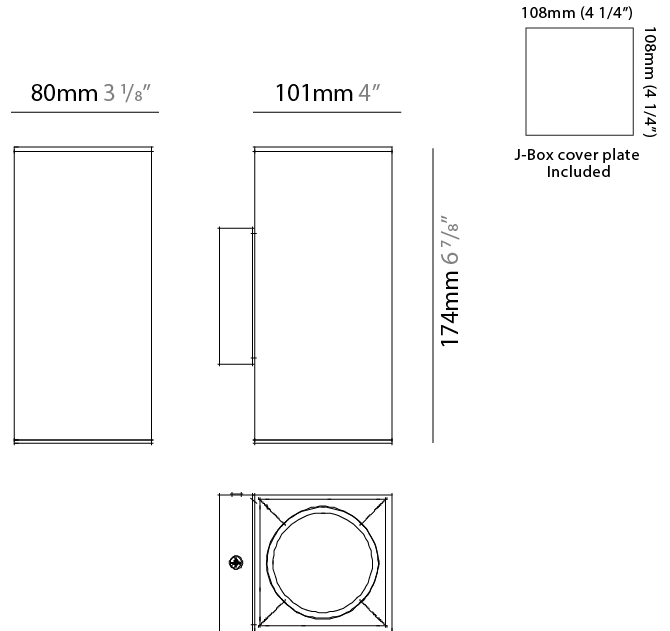

DAU SINGLE SURFACE

D93044-

base number   Finish
Options

PROJECT	_____
TYPE	_____
SPECIFIER	_____
QUANTITY	_____
DATE	_____

1. To build a product code in our configurator select the specify button on the base model # product page
2. To build a manual product code on this datasheet choose from the options listed below in blue font and add the suffix to the base model #

GENERAL

Series: Dau _____
Subseries: Dau Single _____
Brand: Milan _____
Division: Design _____
Mounting Type: Surface _____
Mounting Location: Wall _____
Subcategory: Up/Down Light _____

PHYSICAL

Shape: Rectangle _____
Length (mm): 80 _____
Length (in): 3 1/8 _____
Height (mm): 174 _____
Depth (mm): 101 _____
Height (in): 6 9/11 _____
Depth (in): 4 _____
Extension (mm): 101 _____
Extension (in): 4 _____
Light Distribution: Direct / Indirect _____
Weight (kg): 1.23 _____
Weight (lbs): 2.71 _____
Fixture Finish: [BAL](#) / [MWL](#) / [BSL](#) _____
Fixture Material: Extruded Aluminum _____

ELECTRICAL

Number of Lamps: 2 _____
Lamp Type: LED Retrofit _____
Lamp Shape: MR16 _____
Bulb Included: Bulb Not Included _____
Max. Wattage Per Lamp (W): 5 _____
Lamp Base: GU10 _____
Input Voltage (V): 120Vac Direct Line _____

LED

OPTICAL

RATINGS AND CERTIFICATIONS

Certified By: Certified for North American Standards _____
IP rating: IP20 _____